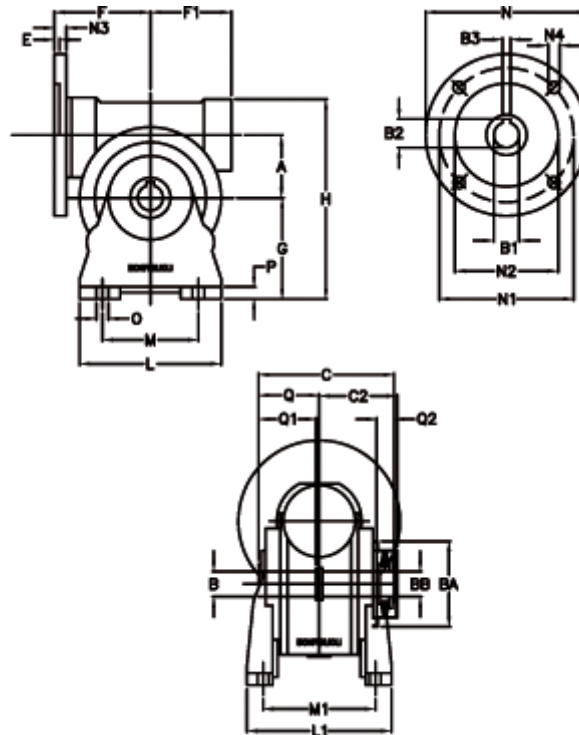

Article number: 390204402022336

Description: Worm Gear with Torque Limiter
VF 44-L2-A-20-P63B14

Measures

a = 44.60	C2 = 48	L1 = 98.0	O = 8.5
B = 18	Description = VF 44A-xx-63B14	m = 52	P = 10
B1 E7 = 11	E = 2.0	M1 = 81.0	Q = 32.0
B2 = 12.8	F = 65	N = 90	Q1 = 32
B3 H9 = 4	F1 = 54	N1 = 75	Q2 = 12
BA = 40	g = 72	N2 = 60	
BB H7 = 11	H = 143	N3 = 8.0	
C = 79	L = 90	N4 = 5,5	